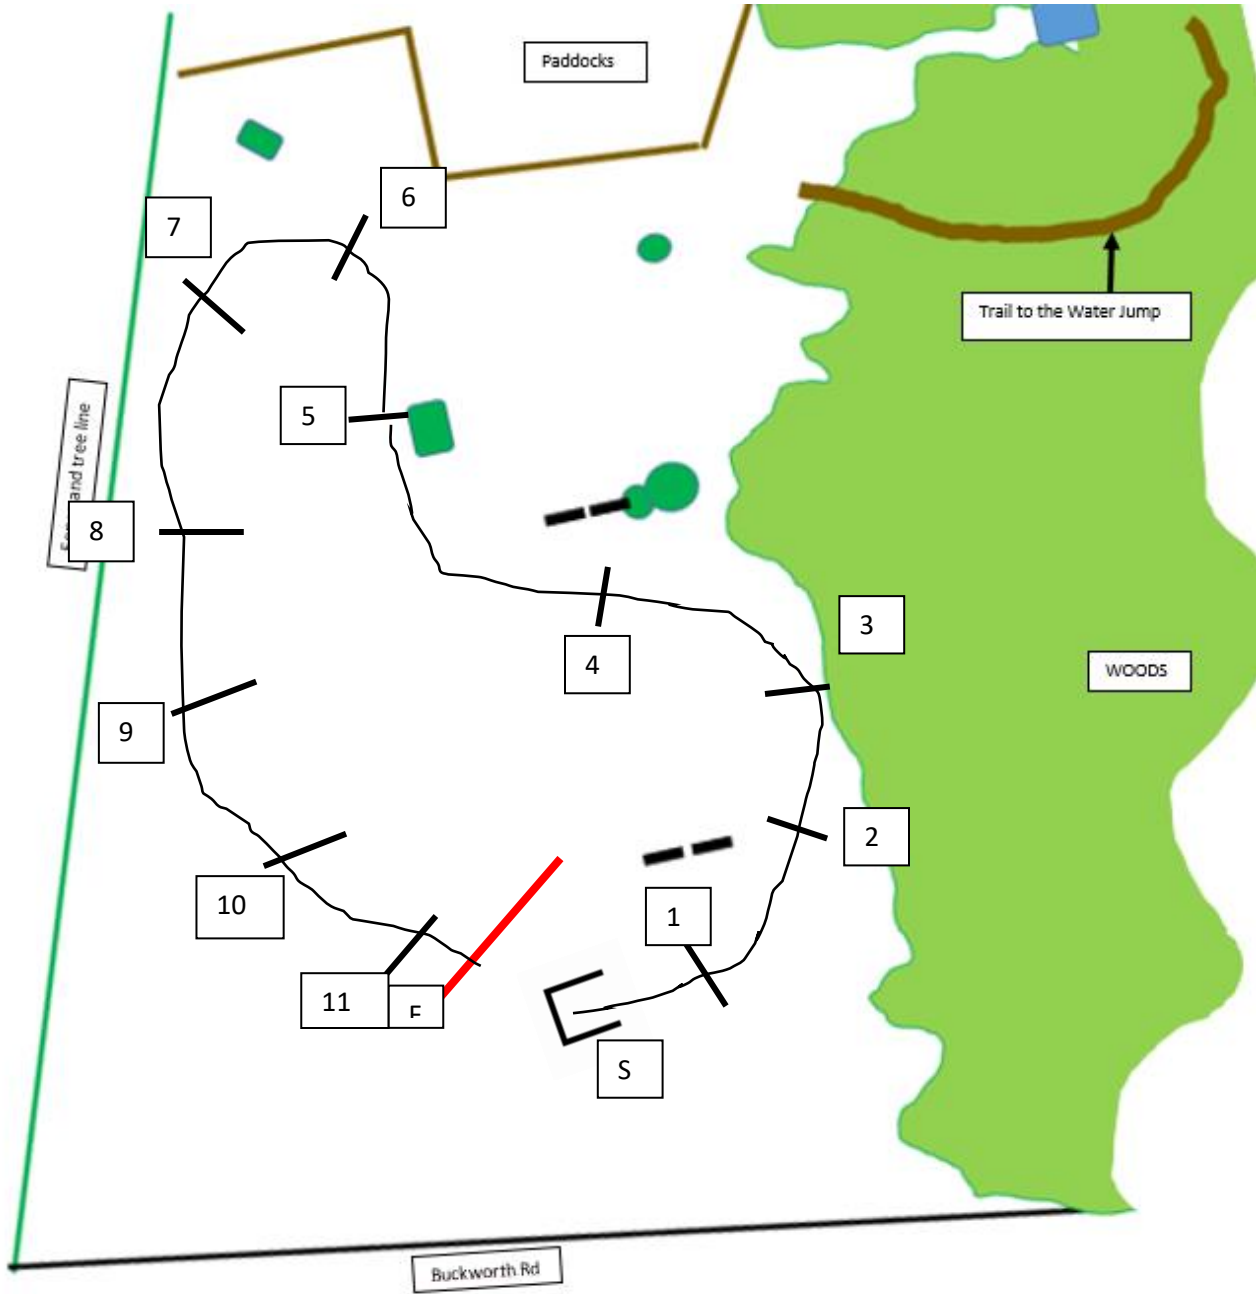

SAPC Springfest 2021 – ELEMENTARY

- |                 |                      |
|-----------------|----------------------|
| 1 shingle house | 7 dark brown ramp    |
| 2 log stack     | 8 - barn             |
| 3 log           | 9 – metal pipe       |
| 4 brown ramp    | 10 – baby tiger trap |
| 5 white box     | 11 - ramp            |
| 6 bee boxes     |                      |