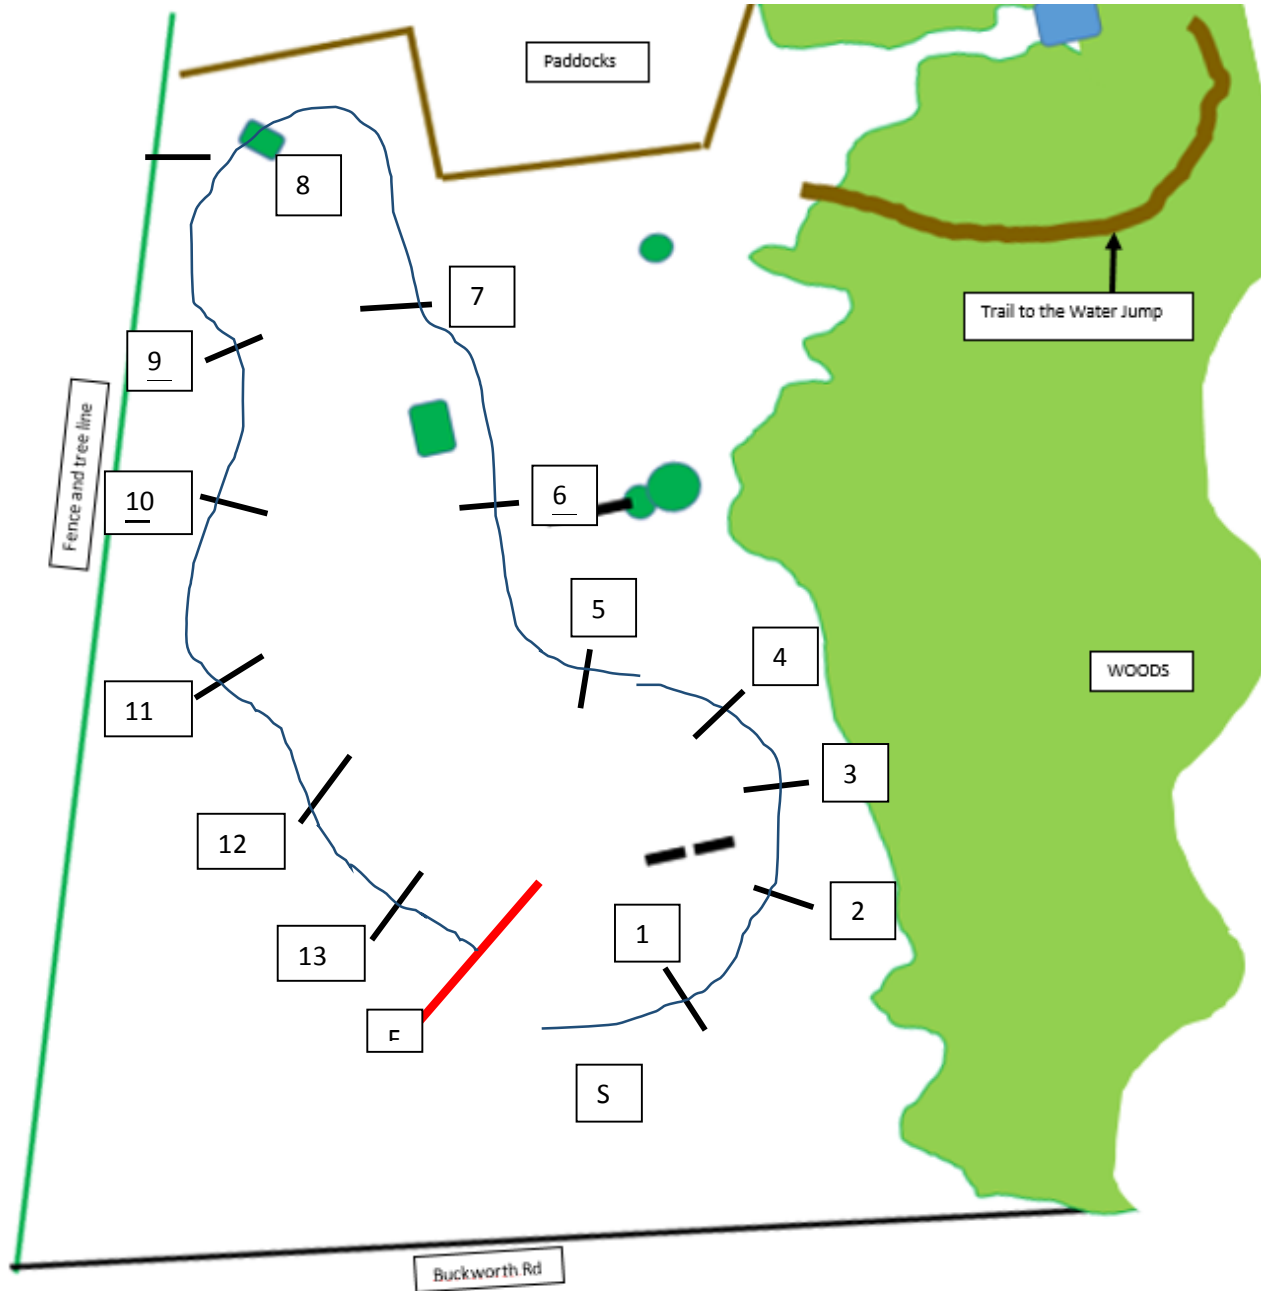

SAPC Springfest 2021 – INTRODUCTORY

- | | |
|--------------|---------------------------------------|
| 1 red stairs | 8 down bank or green stairs *(option) |
| 2 red pole | 9 duck ramp |
| 3 blue ramp | 10 –red ramp |
| 4 bee hives | 11 – raised log |
| 5 black pipe | 12 – yellow roll top |
| 6 log | 13 – log |